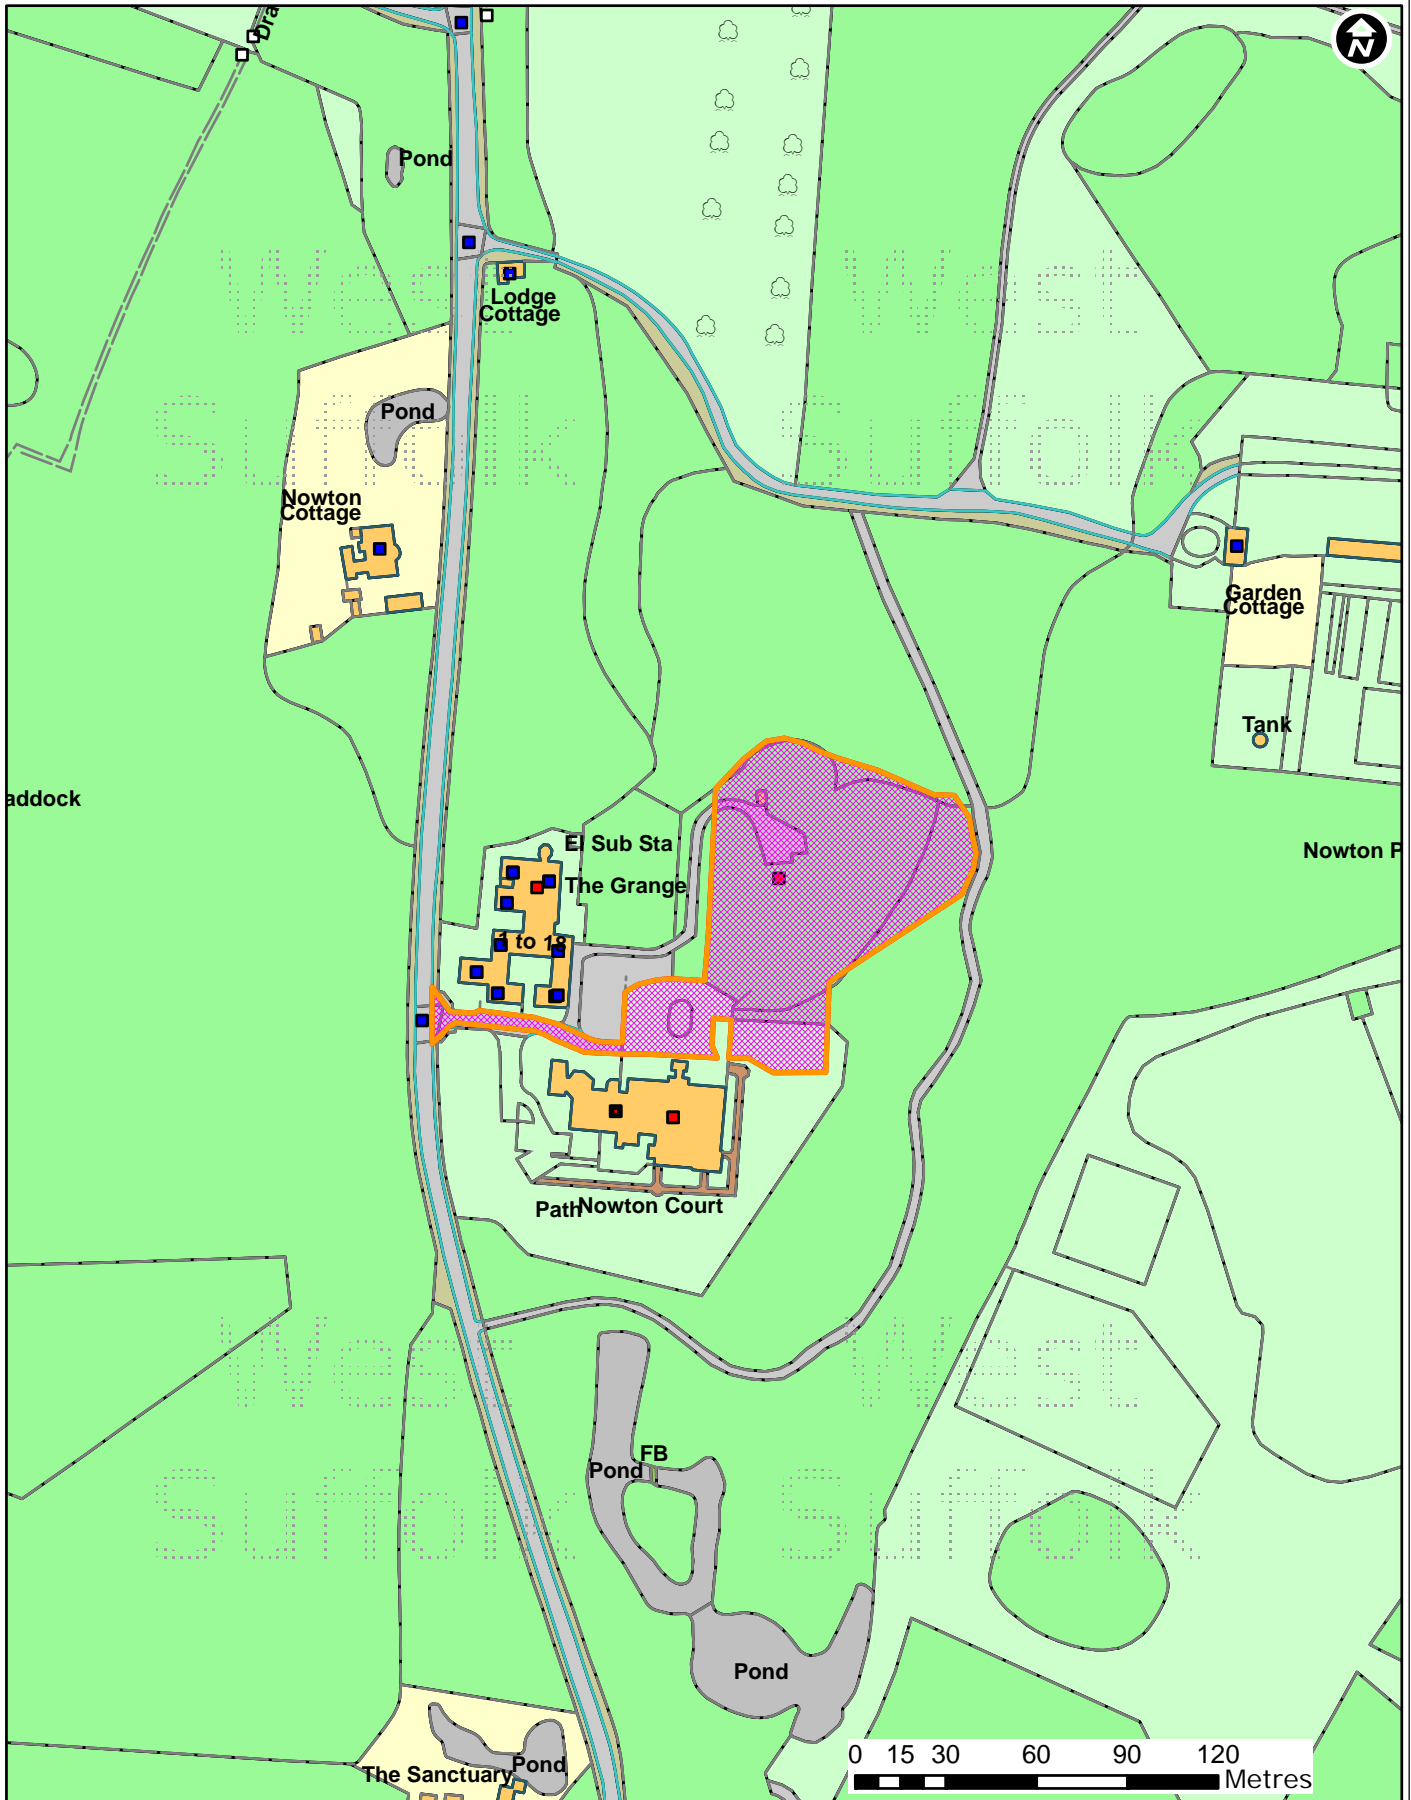

DC/15/1794/FUL

Nowton Court Residential Home, Bury Road, Nowton

Forest Heath • St Edmundsbury

West Suffolk
working together

© Crown Copyright and database rights 2015 Ordnance Survey 100019675/100023282. You are not permitted to copy, sub-license, distribute or sell any of this data to third parties in any form. Use of this data is subject to terms and conditions. See www.westsuffolk.gov.uk/disclaimer.cfm.

Scale: 1:2,500
Date: 15/03/2016